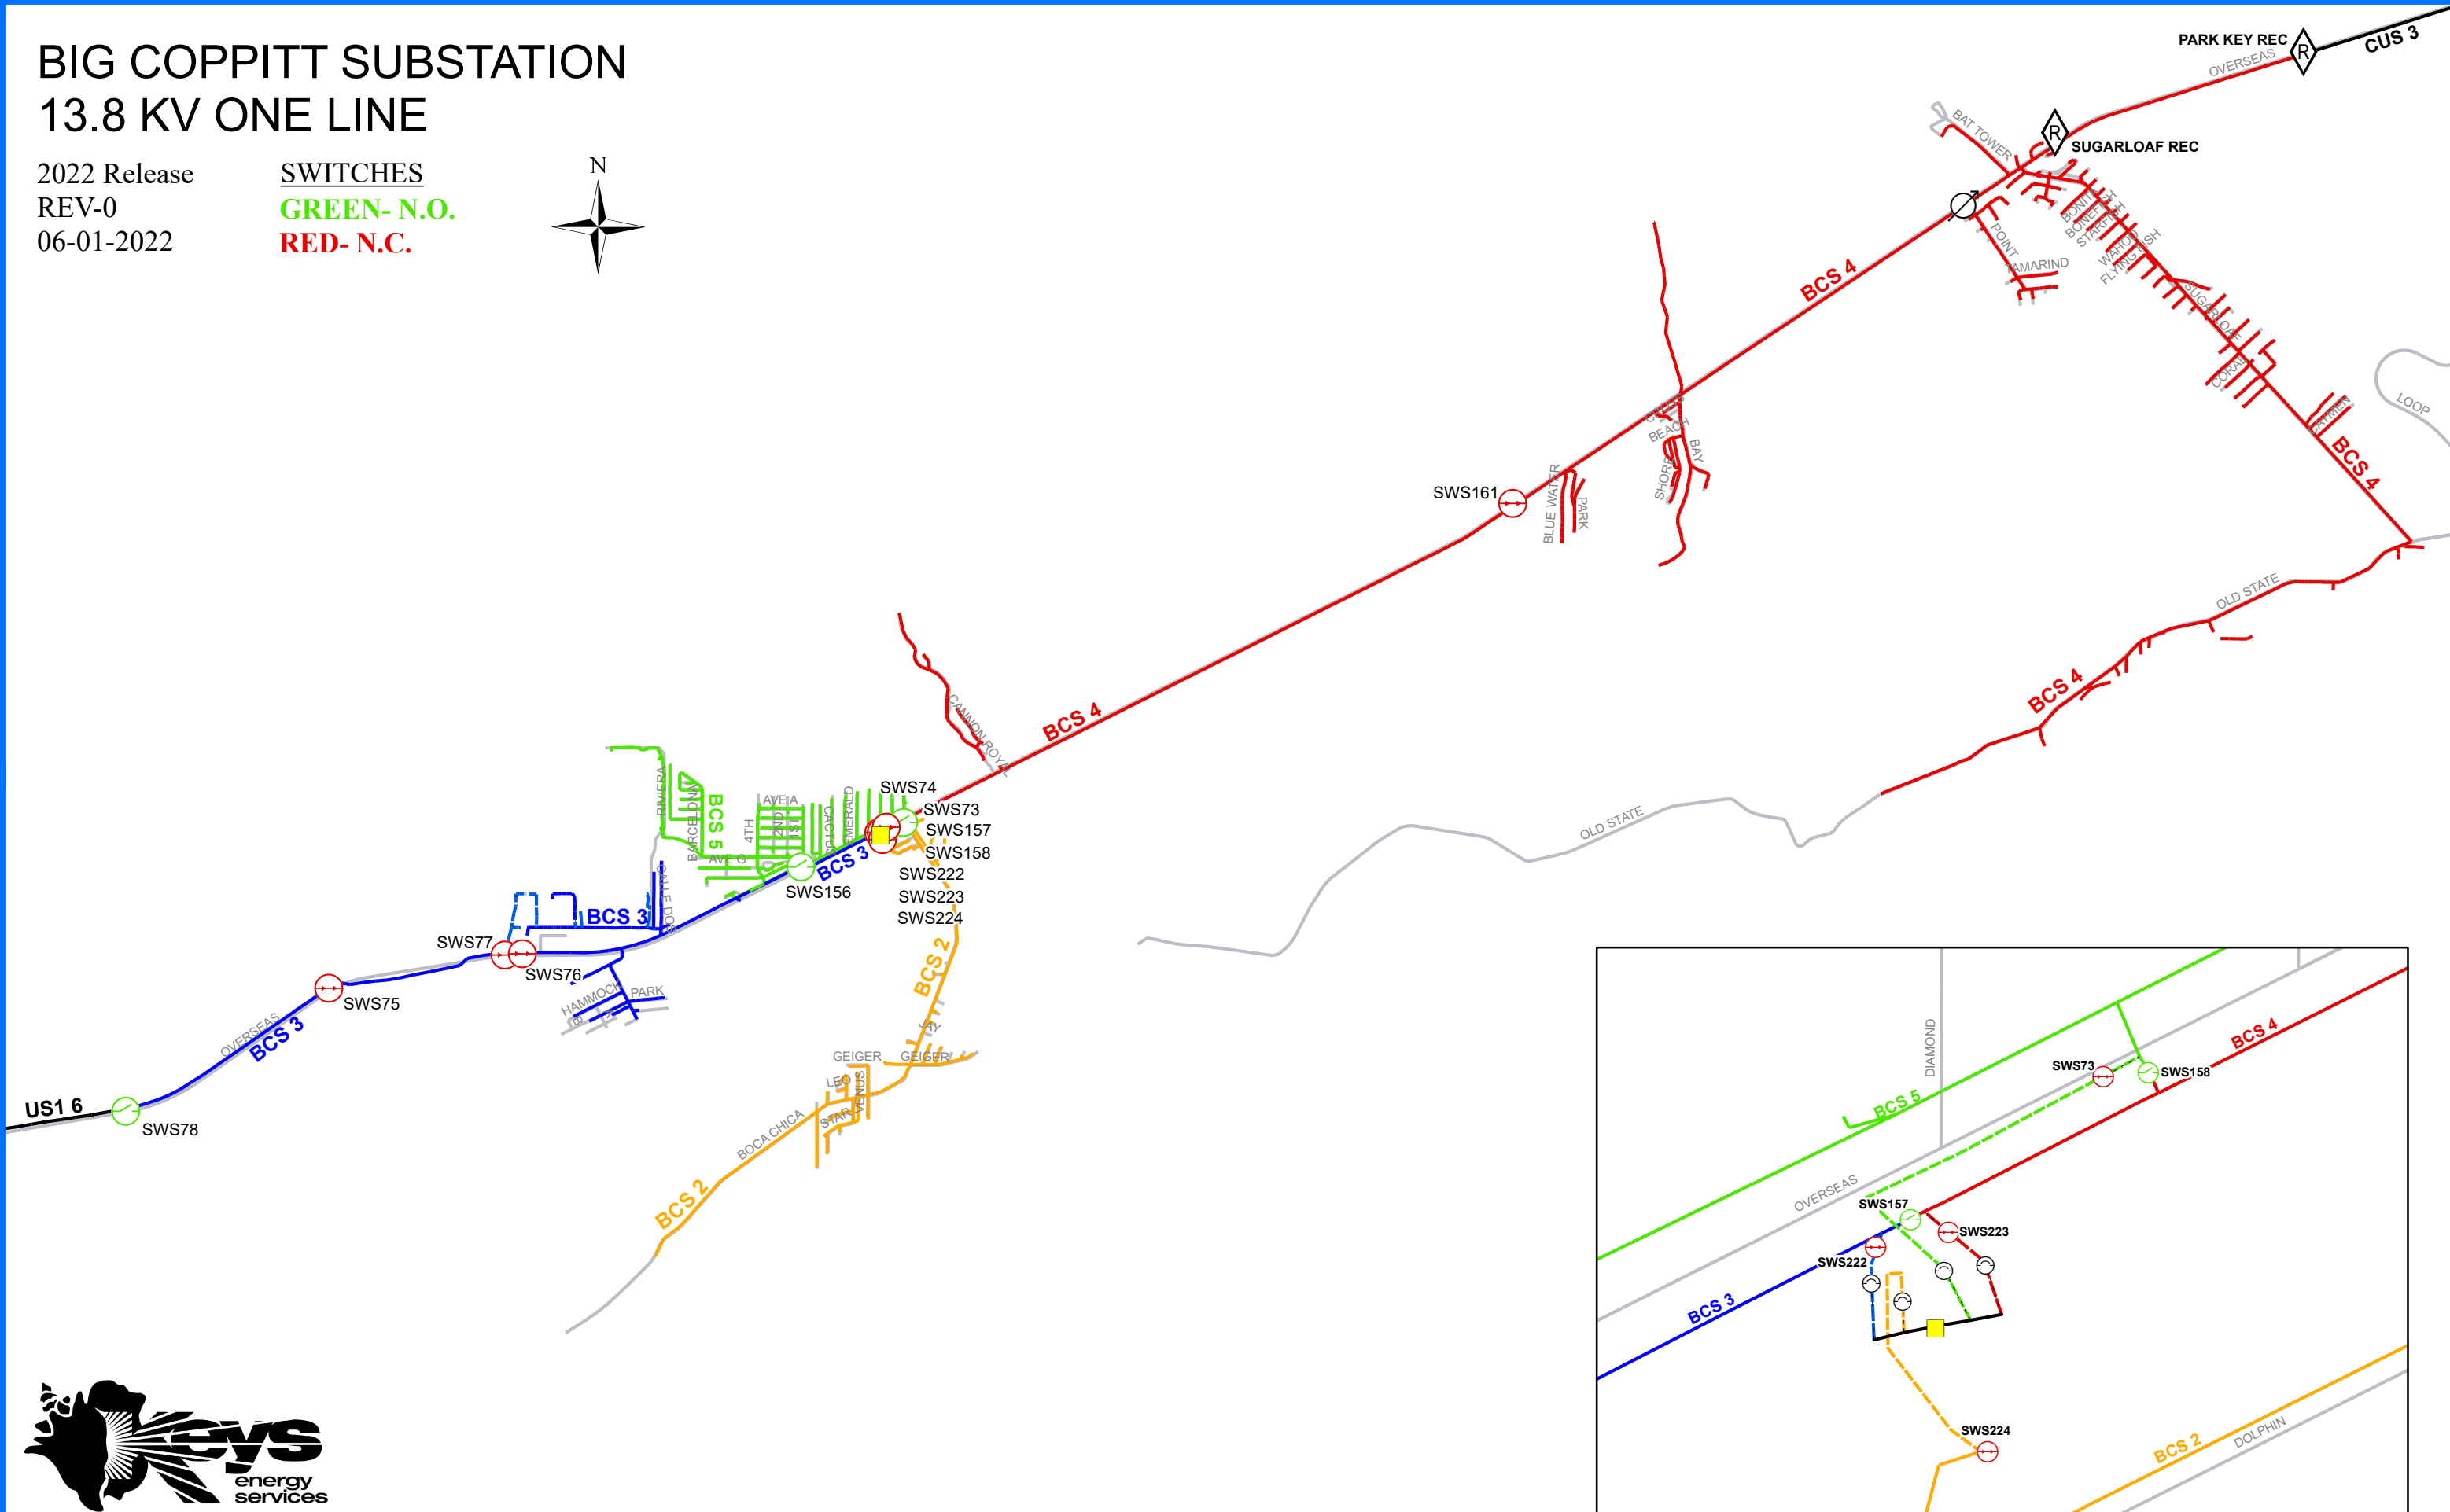

BIG COPPITT SUBSTATION 13.8 KV ONE LINE

2022 Release
REV-0
06-01-2022

SWITCHES
GREEN- N.O.
RED- N.C.

BLUE

BLUE