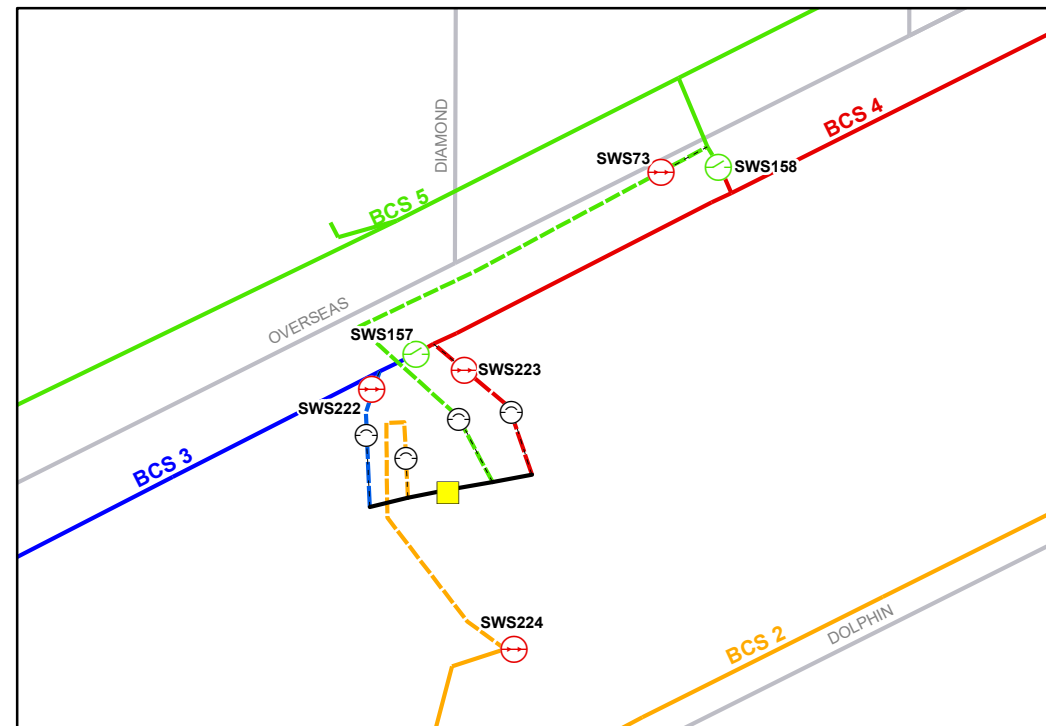

BIG COPPITT SUBSTATION 13.8 KV ONE LINE

2022 Release
REV-0
06-01-2022

SWITCHES
GREEN- N.O.
RED- N.C.

BLUE

BLUE