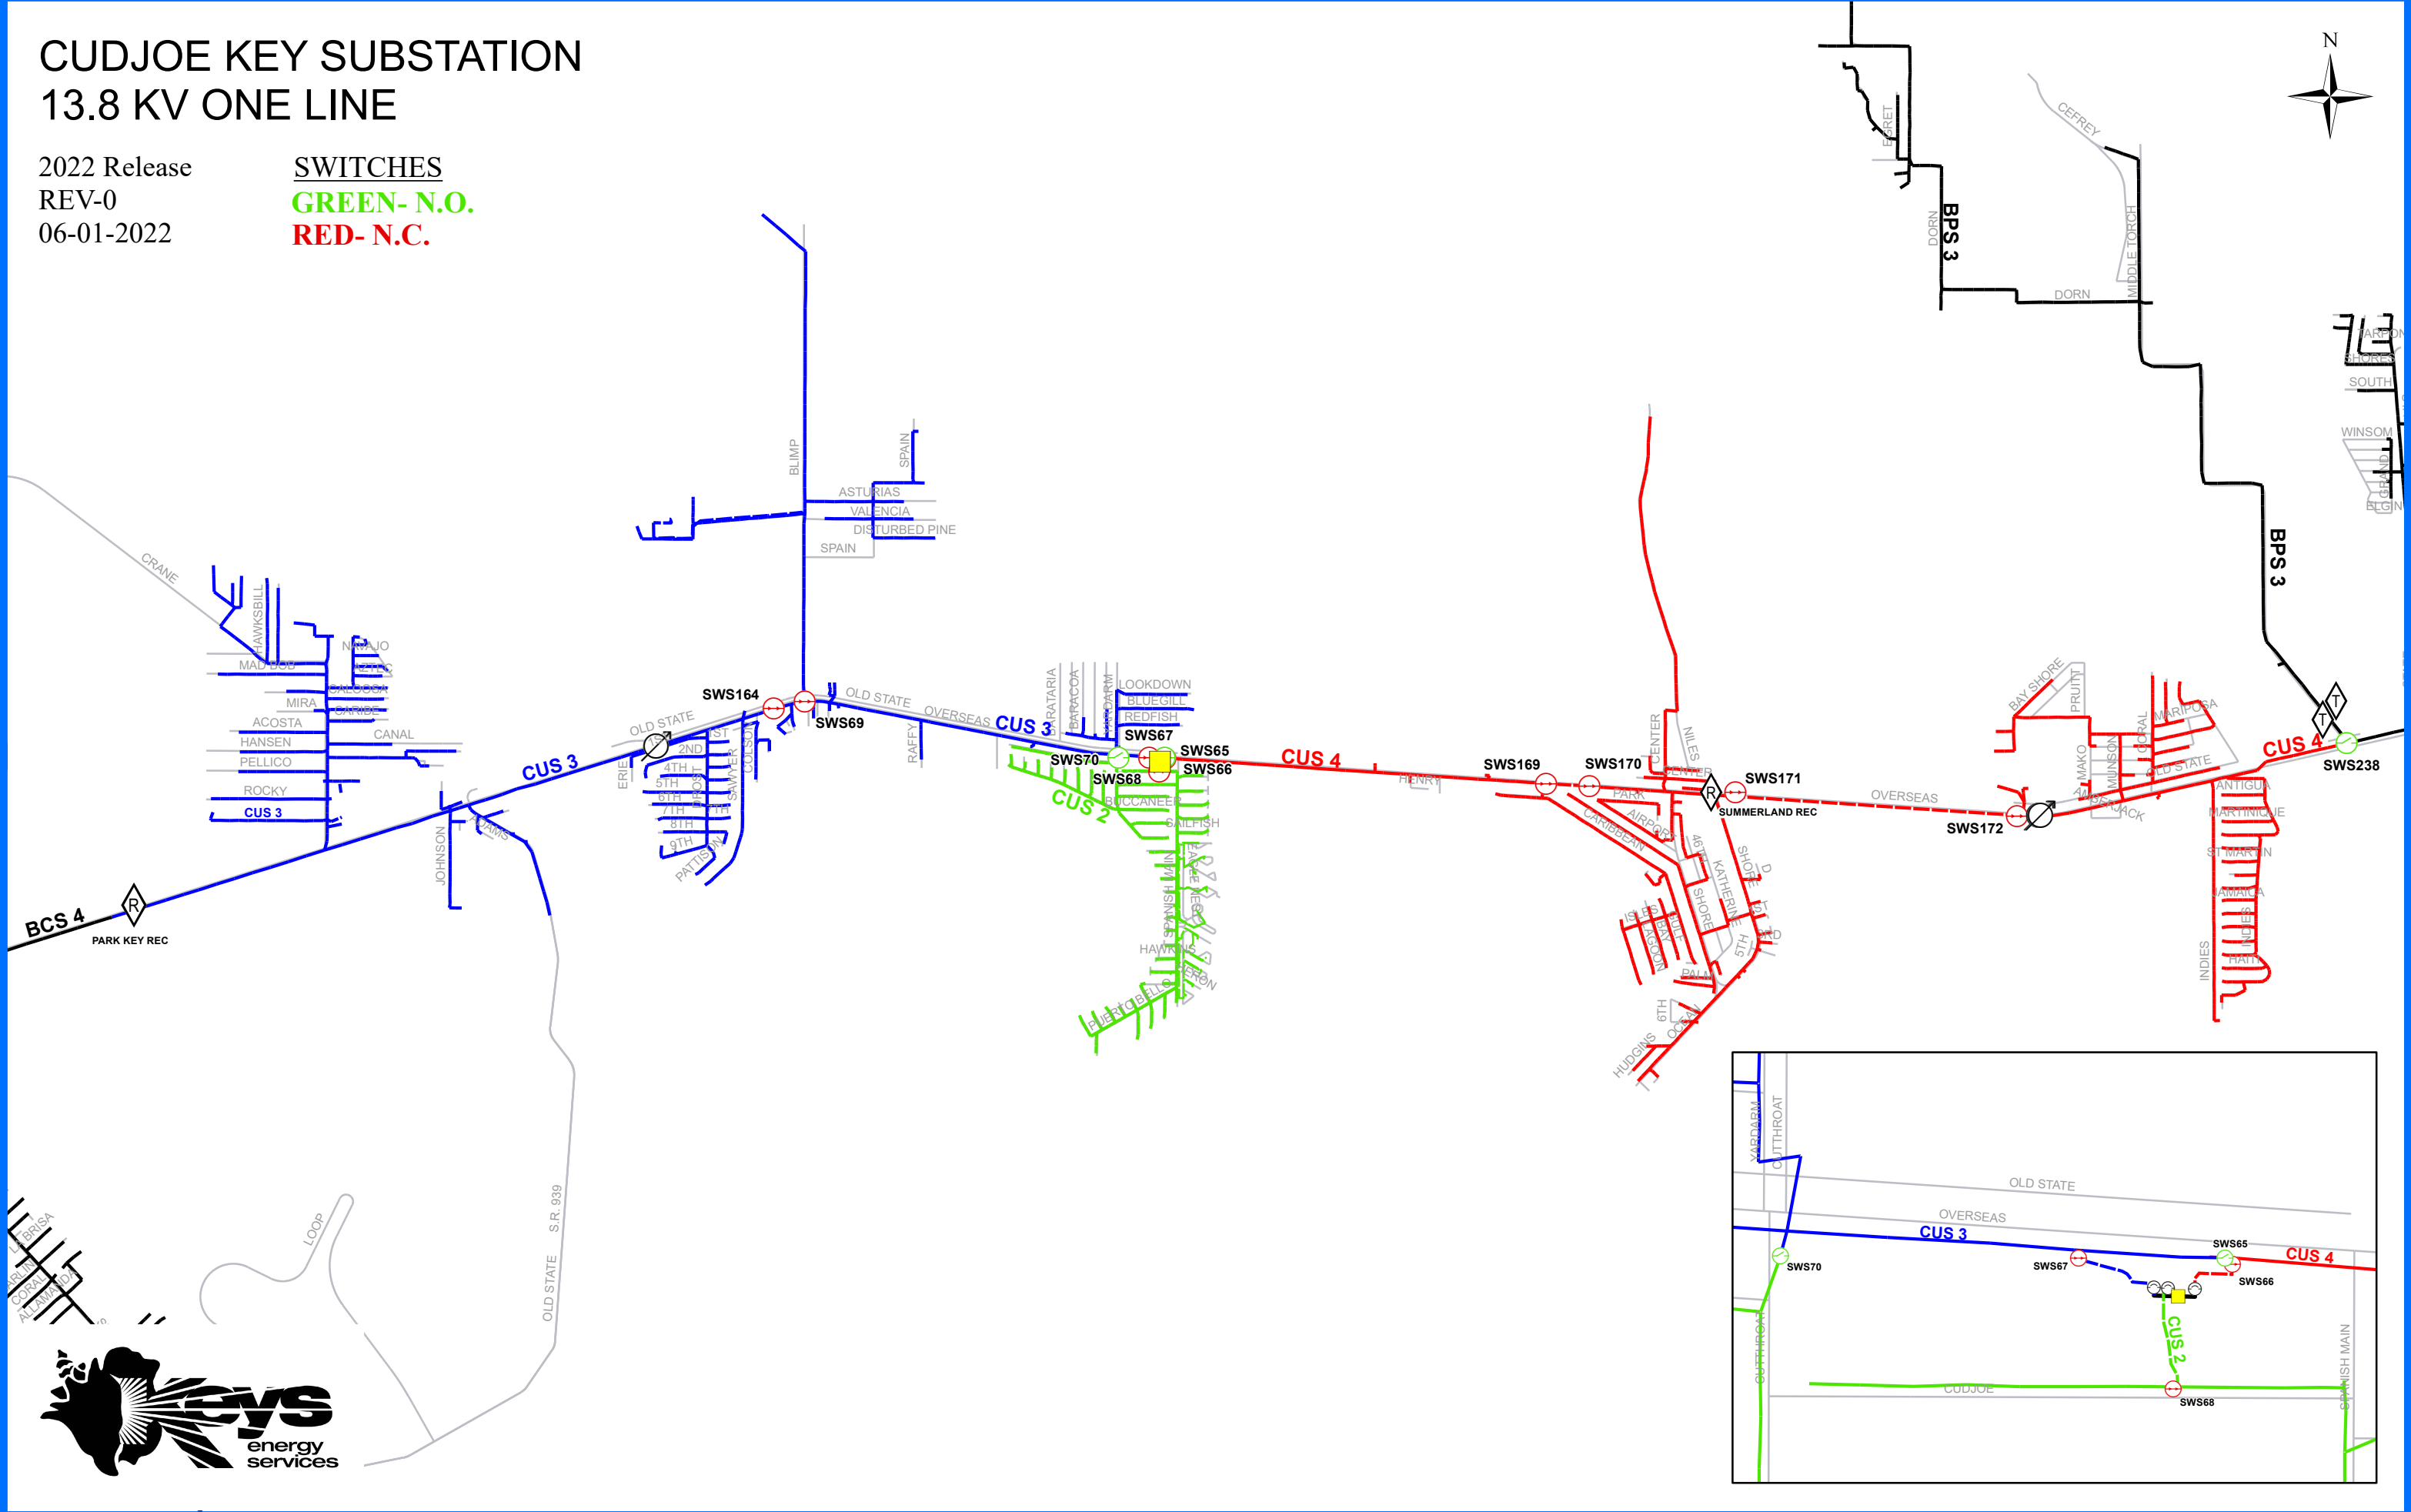

CUDJOE KEY SUBSTATION 13.8 KV ONE LINE

2022 Release
REV-0
06-01-2022

SWITCHES
GREEN- N.O.
RED- N.C.

BLUE

BLUE

LE BRISA
FRANK
CORAL
ALABAMA

Loop

OLD STATE S.R. 939

WINSOM
BLGIN

INDIES
HALL
JAMAICA
ST MARTIN
MARTINIQUE
ANTIGUA

CUBANISH MAIN