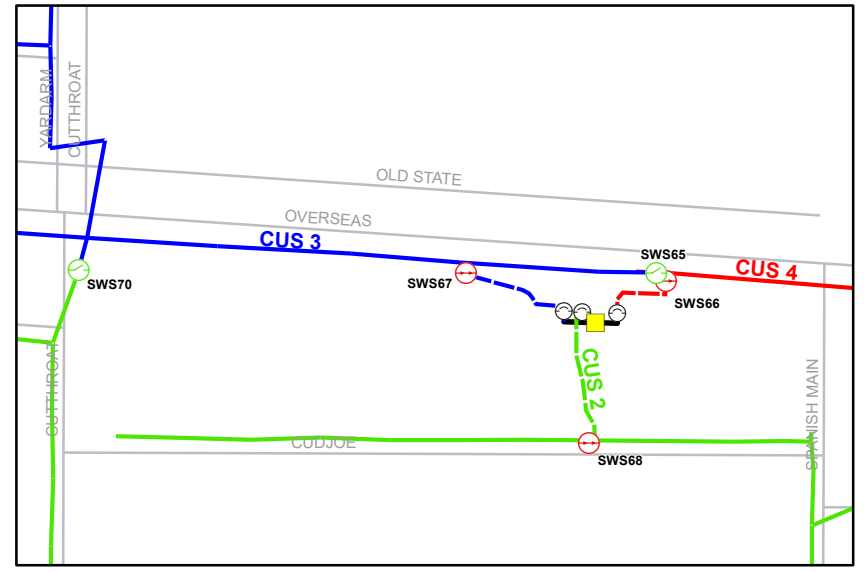

CUDJOE KEY SUBSTATION 13.8 KV ONE LINE

2022 Release
REV-0
06-01-2022

SWITCHES
GREEN- N.O.
RED- N.C.

BLUE

BLUE

LE BRISA
FRANK
CORAL
ALABAMA

Loop

OLD STATE S.R. 939

WINSOM
BLGIN

INDIES
HALL
JAMAICA
ST MARTIN
MARTINIQUE
ANTIGUA

CUBANISH MAIN